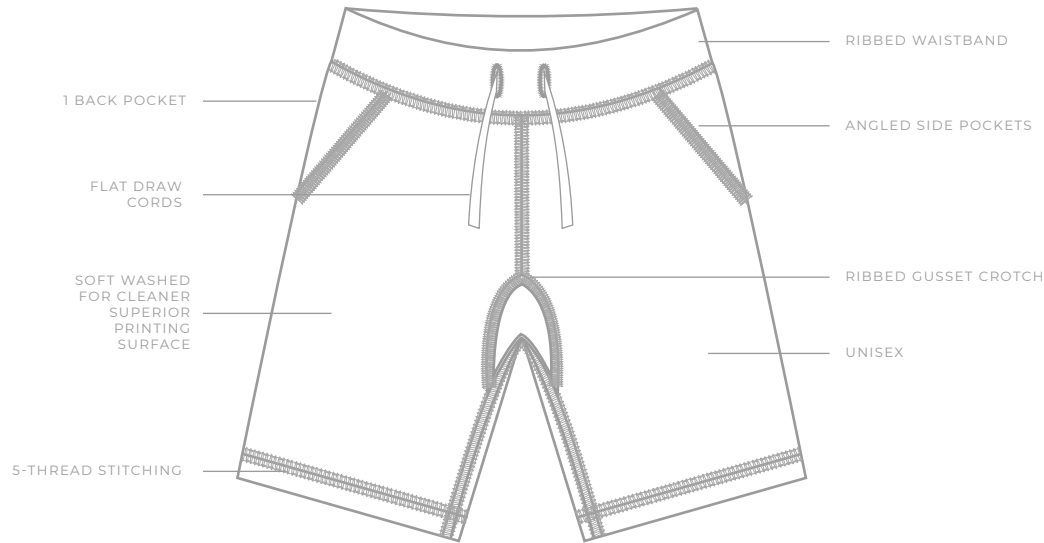

STYLE: **M7585**

CATEGORY: **FLEECE**

NAME: **PREMIUM SHORT**

### FABRIC

- 8.5 oz.
- 100% cotton-faced exterior
- 65/35 cotton/polyester blend
- Heathers 55/45 cotton/polyester
- 3-end fleece

tear  
away  
label

Detail	XS	S	M	L	XL	2XL	3XL	4XL	5XL	6XL
Waist	28	30	32	34	36	38				
Inseam	9.5	10	10.5	11	11.5	12				
Back Pocket Width	5.25	5.25	5.25	5.25	5.25	5.25				
Back Pocket Height	6	6	6	6	6	6				

\*Waist measured at waistband