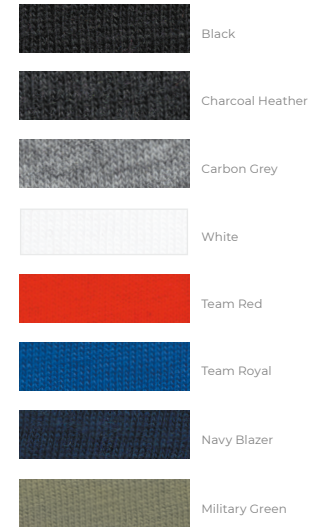

STYLE: **M7585**

CATEGORY: **FLEECE**

NAME: **PREMIUM SHORT**

## AVAILABLE COLORWAYS

### FABRIC

- 8.5 oz.
- 100% cotton-faced exterior
- 65/35 cotton/polyester blend
- Heathers 55/45 cotton/polyester
- 3-end fleece

tear  
away  
label

Detail	XS	S	M	L	XL	2XL	3XL	4XL	5XL	6XL
Waist	28	30	32	34	36	38				
Inseam	9.5	10	10.5	11	11.5	12				
Back Pocket Width	5.25	5.25	5.25	5.25	5.25	5.25				
Back Pocket Height	6	6	6	6	6	6				